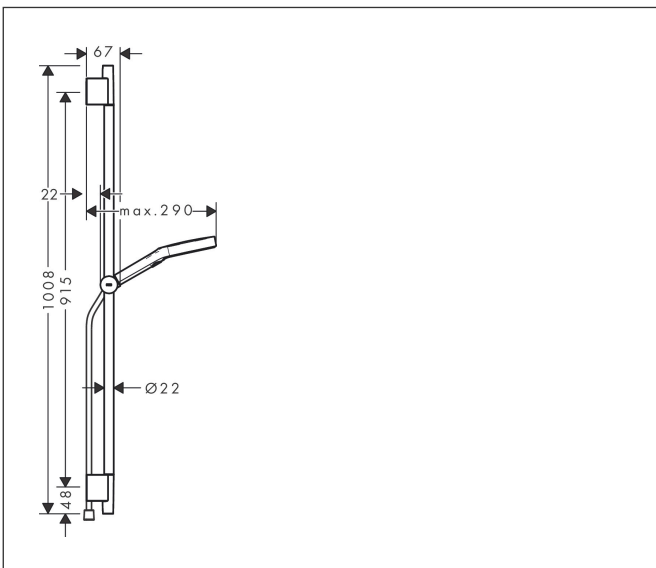

Brand hansgrohe
 Art. Name **Rainfinity** Shower set 130 3jet with shower bar S Puro 90 cm, push slider and Designflex textile shower hose 160 cm
 Art. Nr. 28743000
 Surface Chrome

Product picture

Drawing

Features

- consists of: hand shower, shower hose, slider, shower bar
- shower head size: 130 mm
- spray type: PowderRain, Intense PowderRain, MonoRain
- convenient spray selection via Select button
- spray disc surface: graphite
- QuickClean: Limescale deposits can simply be rubbed off with your finger
- maximum flow rate at 3 bar: 14 l/min
- function from: 5,7 l/min
- minimum flow pressure: 1,1 bar
- operating pressure: min. 1 bar/max. 6 bar
- height-adjustable slider with locking push-button slider
- slider rotatable on the pipe for left or right operation
- profile pipe: round
- pipe length: 1008 mm
- shower bar diameter: 22 mm
- drilling distance: 915 mm
- Designflex textile shower hose, water-resistant and water-repellant material
- unique design with multi-colored braided yarns
- yarns are made of recycled PET
- warm, cotton-like material feels great to the skin
- pivot connector prevents hose from tangling

Technology

Spray Types

Brand hansgrohe
 Art. Name **Rainfinity** Shower set 130 3jet with shower bar S Puro 90 cm, push slider and Designflex textile shower hose 160 cm
 Art. Nr. 28743000
 Surface Chrome