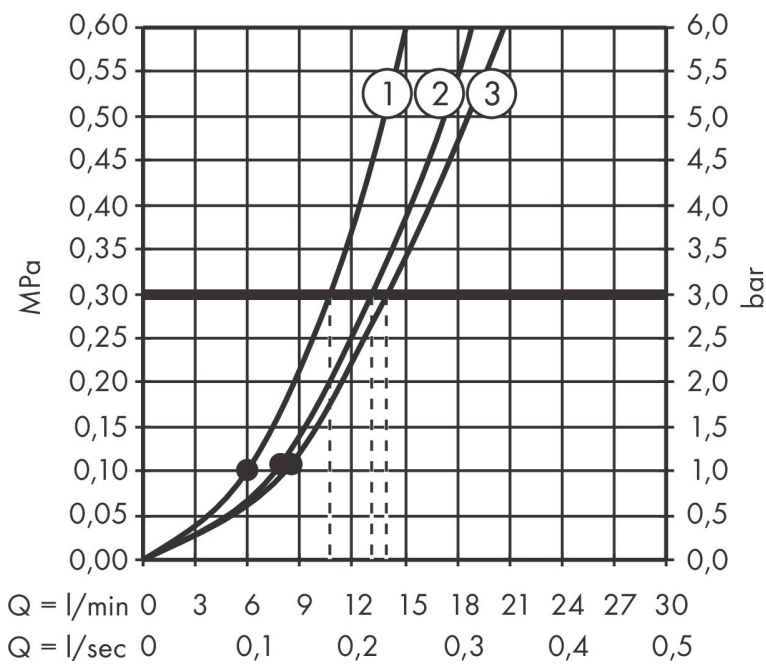

Brand hansgrohe
 Art. Name **Rainfinity** Shower set 130 3jet with shower bar S Puro 90 cm, push slider and Designflex textile shower hose 160 cm
 Art. Nr. 28743000
 Surface Chrome

Product picture

Drawing

Features

- consists of: hand shower, shower hose, slider, shower bar
- shower head size: 130 mm
- spray type: PowderRain, Intense PowderRain, MonoRain
- convenient spray selection via Select button
- spray disc surface: graphite
- QuickClean: Limescale deposits can simply be rubbed off with your finger
- maximum flow rate at 3 bar: 14 l/min
- function from: 5,7 l/min
- minimum flow pressure: 1,1 bar
- operating pressure: min. 1 bar/max. 6 bar
- height-adjustable slider with locking push-button slider
- slider rotatable on the pipe for left or right operation
- profile pipe: round
- pipe length: 1008 mm
- shower bar diameter: 22 mm
- drilling distance: 915 mm
- Designflex textile shower hose, water-resistant and water-repellant material
- unique design with multi-colored braided yarns
- yarns are made of recycled PET
- warm, cotton-like material feels great to the skin
- pivot connector prevents hose from tangling

Technology

Spray Types

Brand hansgrohe
 Art. Name **Rainfinity** Shower set 130 3jet with shower bar S Puro 90 cm, push slider and Designflex textile shower hose 160 cm
 Art. Nr. 28743000
 Surface Chrome

Flow chart

- 1 MonoRain
- 2 Mono
- 3 Intense PowderRain
- 4 PowderRain

The consumption was measured in combination with the appropriate fittings (thermostat/mixer/in-wall valve) to reflect actual application in practice.