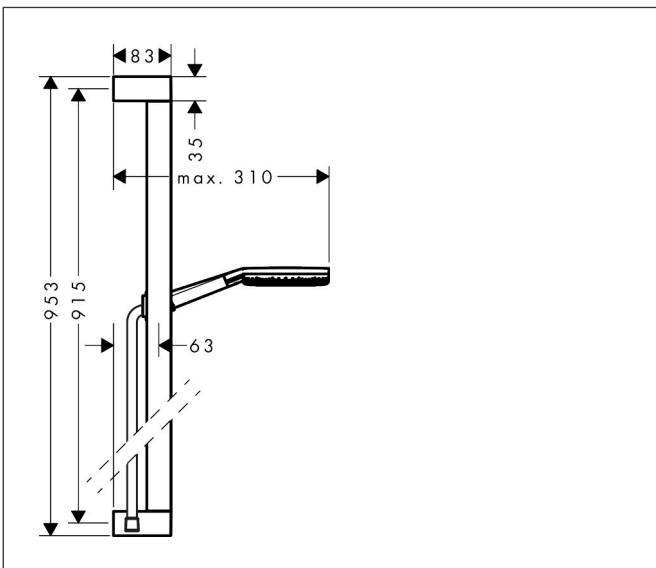

Brand hansgrohe
 Art. Name **Raindance Alive Select S** Shower set 125 3jet EcoSmart with shower bar Unica E Puro 90 cm and easy slide hand shower holder
 Art. Nr. 24601000
 Surface Chrome

Product picture

Features

- consists of: hand shower, slider, shower bar, textile shower hose
- shower head size: 125 mm
- spray type: RainAir, PowderRain, Massage spray
- convenient spray selection via Select button
- QuickClean: Limescale deposits can simply be rubbed off with your finger
- flow regulator: 8 l/min (with possible tolerances -20 %)
- maximum flow rate at 3 bar: 7,1 l/min
- function from: 6,4 l/min
- minimum flow pressure: 1 bar
- design cover conceals the nozzles
- design cover can be removed easily and without tools for cleaning
- design cover surface: graphite
- slider for right- and left-hand installation
- slider steplessly adjustable
- slider with locking mechanism
- wall supports made of plastic
- metal hand shower holder
- wall bar type: swivelling shower bar, profile made of aluminium
- profile pipe: square
- pipe length: 950 mm
- drilling distance: 915 mm
- Designflex textile shower hose, water-resistant and water-repellant material

Drawing

Technology

Spray Types

Brand hansgrohe
 Art. Name **Raindance Alive Select S** Shower set 125 3jet EcoSmart with shower bar Unica E Puro 90 cm and easy slide hand shower holder
 Art. Nr. 24601000
 Surface Chrome

Flow chart