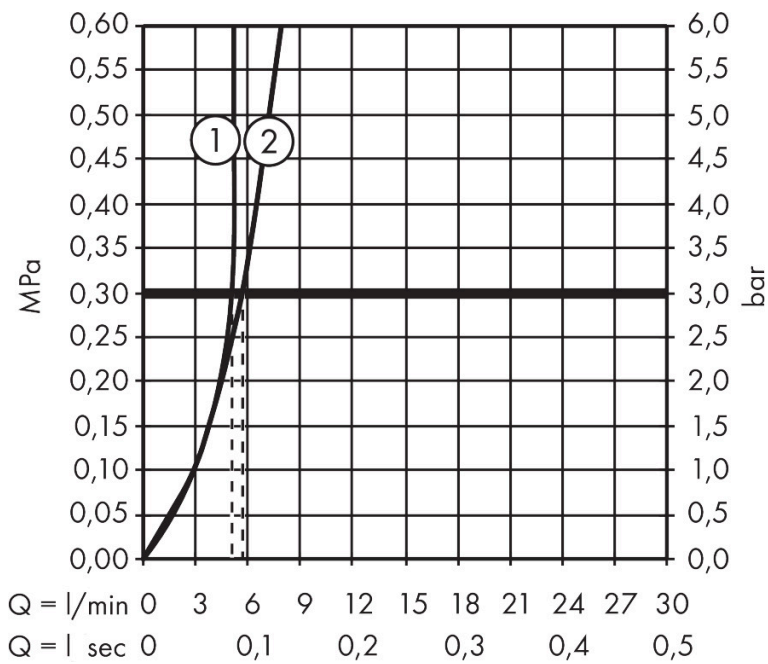

Brand hansgrohe
 Art. Name **Rebris E** Single lever basin mixer 110 with bidette hand shower and shower hose
 160 cm without waste set
 Art. Nr. 72216000
 Surface Chrome

Product picture

Features

- consists of: single lever basin mixer, bidette hand shower, shower holder, shower hose
- ComfortZone: 110
- projection: 133 mm
- spout height: 109 mm
- handle variant: lever handle
- spray type: NormalSpray
- spray type Bidette: shower spray
- maximum flow rate at 3 bar: 5,6 l/min
- ceramic cartridge
- temperature limitation adjustable
- suitable for continuous flow water heaters
- connection type: G 3/8 hose connections
- connection dimension: DN15
- aerator can be easily removed with the help of a coin and without tools
- EU taxonomy: max. 6 l/min - Substantial Contribution (SC) possible

Drawing

Technology

Spray Types

Certificates

Brand hansgrohe
 Art. Name **Rebris E** Single lever basin mixer 110 with bidette hand shower and shower hose
 160 cm without waste set
 Art. Nr. 72216000
 Surface Chrome

Flow chart

- 1 Rate of flow mixer
- 2 Rate of flow hand shower