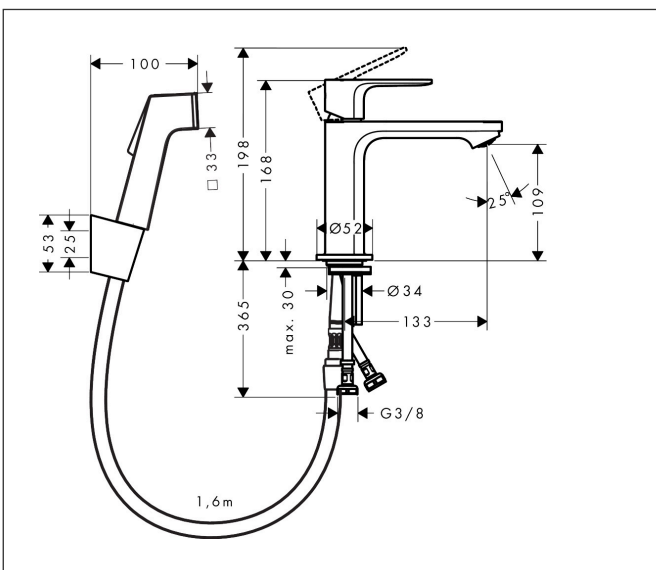

Brand hansgrohe
 Art. Name **Rebris E** Single lever basin mixer 110 with bidette hand shower and shower hose
 160 cm without waste set
 Art. Nr. 72216000
 Surface Chrome

Product picture

Features

- consists of: single lever basin mixer, bidette hand shower, shower holder, shower hose
- ComfortZone: 110
- projection: 133 mm
- spout height: 109 mm
- handle variant: lever handle
- spray type: NormalSpray
- spray type Bidette: shower spray
- maximum flow rate at 3 bar: 5,6 l/min
- ceramic cartridge
- temperature limitation adjustable
- suitable for continuous flow water heaters
- connection type: G 3/8 hose connections
- connection dimension: DN15
- aerator can be easily removed with the help of a coin and without tools
- EU taxonomy: max. 6 l/min - Substantial Contribution (SC) possible

Drawing

Technology

Spray Types

Certificates

Brand hansgrohe
 Art. Name **Rebris E** Single lever basin mixer 110 with bidette hand shower and shower hose
 160 cm without waste set
 Art. Nr. 72216000
 Surface Chrome

Flow chart

- 1 Rate of flow mixer
- 2 Rate of flow hand shower