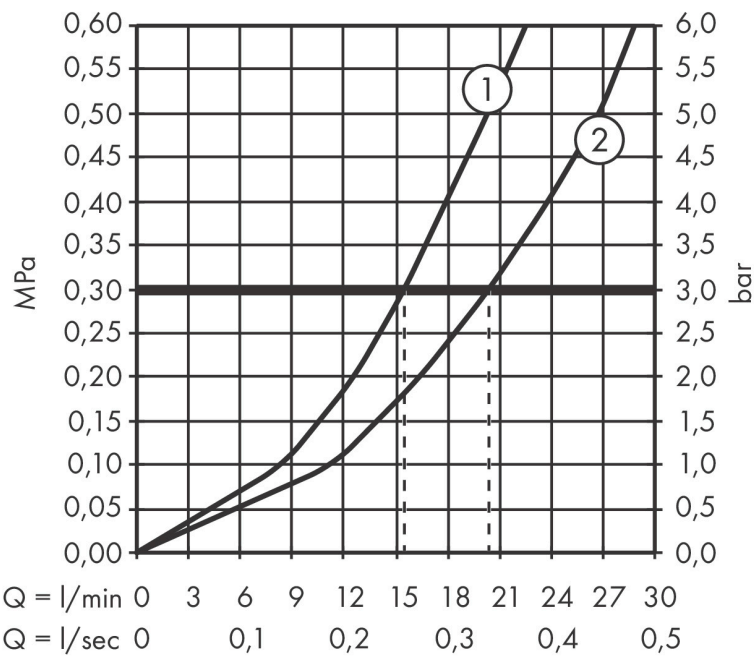

Brand hansgrohe
 Art. Name **Rebris S** Single lever bath mixer for exposed installation
 Art. Nr. 72440000
 Surface Chrome

Product picture

Features

- 2 functions
- projection: 173 mm
- centre distance: 150 ± 12 mm
- spray type mixer: NormalSpray
- maximum flow rate at 3 bar: 20,4 l/min
- flow rate for bath spout at 3 bar: 20,4 l/min
- maximum flow rate of hand shower at 3 bar: 15,5 l/min
- ceramic cartridge
- temperature limitation adjustable
- diverter with automatic resetting
- protected against backflow, according to DIN EN 1717
- with silencer
- suitable for continuous flow water heaters
- connection dimension: DN15
- connection type: S-connections
- wall-mounted
- min. operating pressure: 1 bar
- max. operating pressure: 10 bar

Drawing

Technology

Certificates

Brand hansgrohe
 Art. Name **Rebris S** Single lever bath mixer for exposed installation
 Art. Nr. 72440000
 Surface Chrome

Flow chart

1 Shower outlet with 1B-resistance
 2 Tub outlet