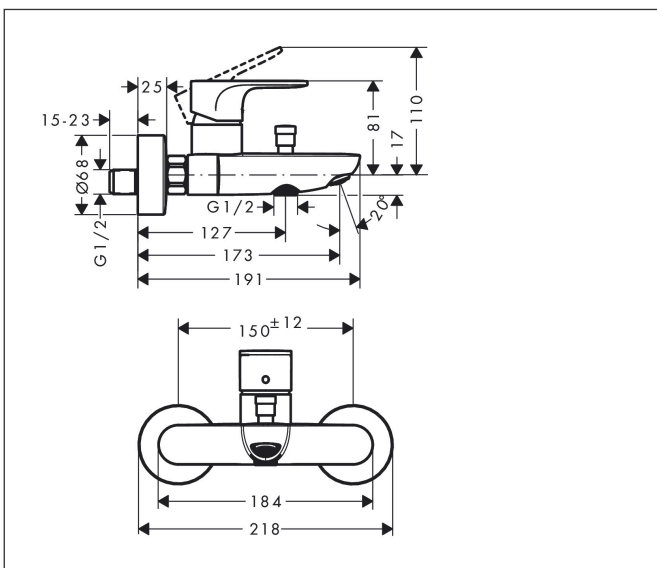

Brand hansgrohe
 Art. Name **Rebris S** Single lever bath mixer for exposed installation
 Art. Nr. 72440000
 Surface Chrome

Product picture

Features

- 2 functions
- projection: 173 mm
- centre distance: 150 ± 12 mm
- spray type mixer: NormalSpray
- maximum flow rate at 3 bar: 20,4 l/min
- flow rate for bath spout at 3 bar: 20,4 l/min
- maximum flow rate of hand shower at 3 bar: 15,5 l/min
- ceramic cartridge
- temperature limitation adjustable
- diverter with automatic resetting
- protected against backflow, according to DIN EN 1717
- with silencer
- suitable for continuous flow water heaters
- connection dimension: DN15
- connection type: S-connections
- wall-mounted
- min. operating pressure: 1 bar
- max. operating pressure: 10 bar

Drawing

Technology

Certificates

Brand hansgrohe
 Art. Name **Rebris S** Single lever bath mixer for exposed installation
 Art. Nr. 72440000
 Surface Chrome

Flow chart

1 Shower outlet with 1B-resistance
 2 Tub outlet