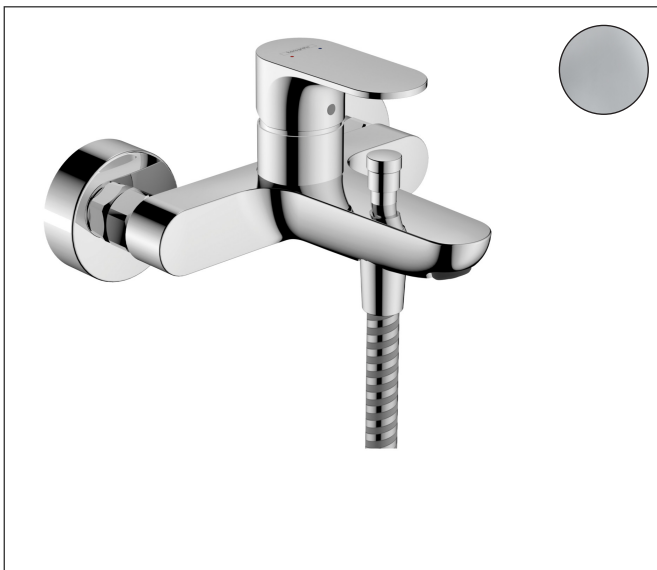

Brand hansgrohe
 Art. Name **Rebris S** Single lever bath mixer for exposed installation
 Art. Nr. 72440000
 Surface Chrome

Product picture

Features

- 2 functions
- projection: 173 mm
- centre distance: 150 ± 12 mm
- spray type mixer: NormalSpray
- maximum flow rate at 3 bar: 20,4 l/min
- flow rate for bath spout at 3 bar: 20,4 l/min
- maximum flow rate of hand shower at 3 bar: 15,5 l/min
- ceramic cartridge
- temperature limitation adjustable
- diverter with automatic resetting
- protected against backflow, according to DIN EN 1717
- with silencer
- suitable for continuous flow water heaters
- connection dimension: DN15
- connection type: S-connections
- wall-mounted
- min. operating pressure: 1 bar
- max. operating pressure: 10 bar

Drawing

Technology

Certificates

Brand hansgrohe
 Art. Name **Rebris S** Single lever bath mixer for exposed installation
 Art. Nr. 72440000
 Surface Chrome

Flow chart

1 Shower outlet with 1B-resistance
 2 Tub outlet