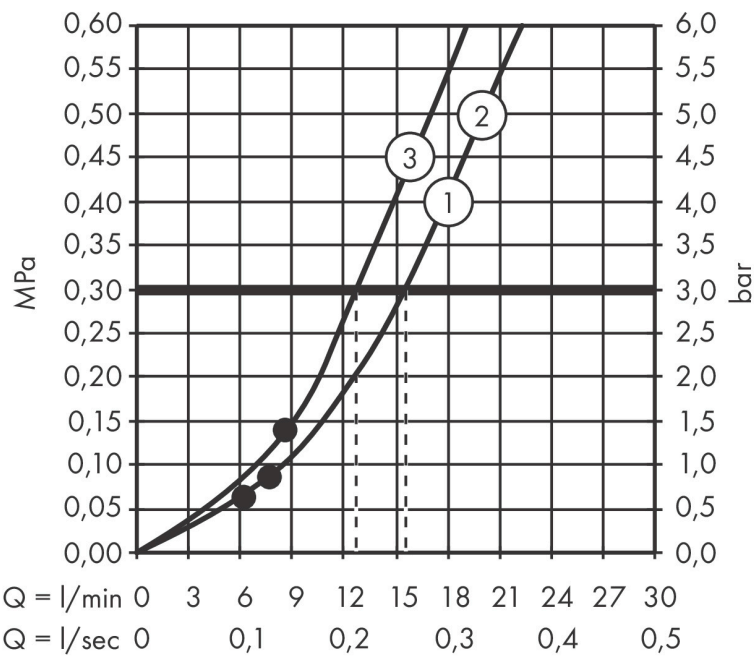

Brand hansgrohe
 Art. Name **Raindance Select S** Shower set 120 3jet with shower bar 90 cm and soap dish
 Art. Nr. 26631000
 Surface Chrome

Product picture

Drawing

Features

- consists of: hand shower, shower bar, shower hose, slider, soap dish
- shower head size: 125 mm
- spray type: Rain, RainAir, Whirl
- convenient spray selection via Select button
- QuickClean: Limescale deposits can simply be rubbed off with your finger
- 90° position adjustable slider, pivots left and right, up and down
- maximum flow rate at 3 bar: 15 l/min
- function from: 8,8 l/min
- minimum flow pressure: 1,4 bar
- operating pressure: min. 1 bar/max. 6 bar
- wall supports made of plastic
- profile pipe: round
- pipe length: 1008 mm
- shower bar diameter: 22 mm
- drilling distance: 915 mm
- pivot connector prevents hose from tangling

Technology

Spray Types

Certificates

Brand hansgrohe
 Art. Name **Raindance Select S** Shower set 120 3jet with shower bar 90 cm and soap dish
 Art. Nr. 26631000
 Surface Chrome

Flow chart

- 1 Rain
- 2 RainAir
- 3 WhirlAir
- 4 Rain + Booster

The consumption was measured in combination with the appropriate fittings (thermostat/mixer/in-wall valve) to reflect actual application in practice.

Brand hansgrohe
Art. Name **Raindance Select S** Shower set 120 3jet with shower bar 90 cm and soap dish
Art. Nr. 26631000
Surface Chrome

Installation examples

i Dimensions may vary due to ceramic tolerances related to the production process.