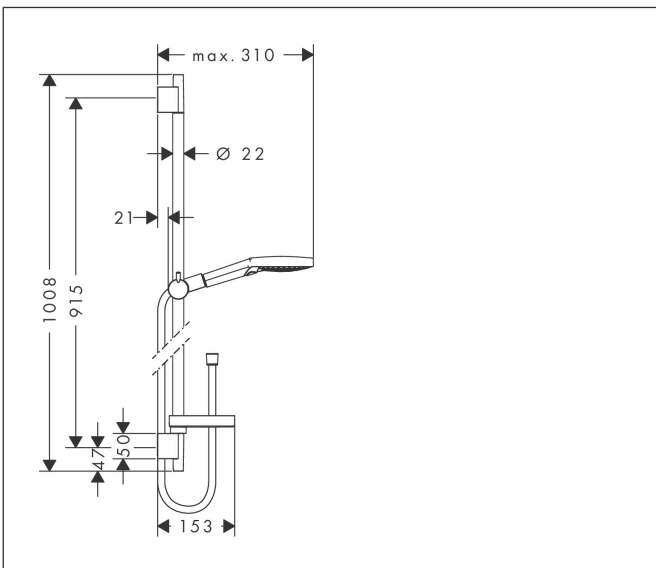

Brand hansgrohe
 Art. Name **Raindance Select S** Shower set 120 3jet with shower bar 90 cm and soap dish
 Art. Nr. 26631000
 Surface Chrome

Product picture

Drawing

Features

- consists of: hand shower, shower bar, shower hose, slider, soap dish
- shower head size: 125 mm
- spray type: Rain, RainAir, Whirl
- convenient spray selection via Select button
- QuickClean: Limescale deposits can simply be rubbed off with your finger
- 90° position adjustable slider, pivots left and right, up and down
- maximum flow rate at 3 bar: 15 l/min
- function from: 8,8 l/min
- minimum flow pressure: 1,4 bar
- operating pressure: min. 1 bar/max. 6 bar
- wall supports made of plastic
- profile pipe: round
- pipe length: 1008 mm
- shower bar diameter: 22 mm
- drilling distance: 915 mm
- pivot connector prevents hose from tangling

Technology

Spray Types

Certificates

Brand hansgrohe
 Art. Name **Raindance Select S** Shower set 120 3jet with shower bar 90 cm and soap dish
 Art. Nr. 26631000
 Surface Chrome

Flow chart

- 1 Rain
- 2 RainAir
- 3 WhirlAir
- 4 Rain + Booster

The consumption was measured in combination with the appropriate fittings (thermostat/mixer/in-wall valve) to reflect actual application in practice.

Brand hansgrohe
Art. Name **Raindance Select S** Shower set 120 3jet with shower bar 90 cm and soap dish
Art. Nr. 26631000
Surface Chrome

Installation examples

i Dimensions may vary due to ceramic tolerances related to the production process.