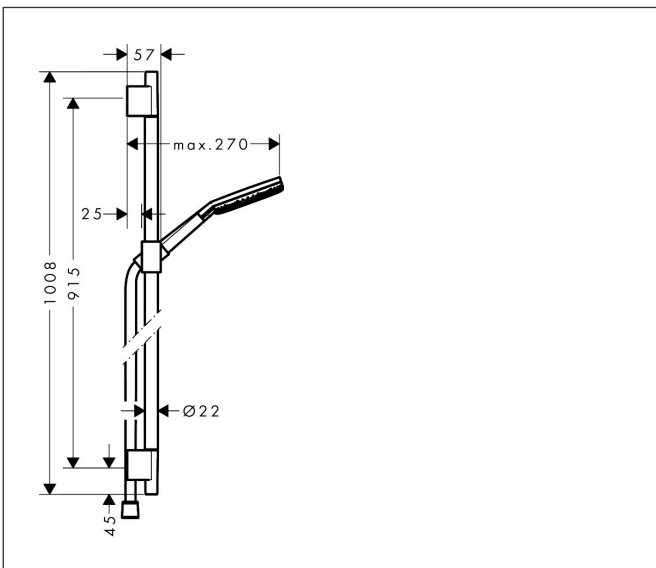

Brand hansgrohe
 Art. Name **Raindance Alive Select S** Shower set 125 3jet EcoSmart with shower bar Unica S
 Puro 90 cm
 Art. Nr. 24603000
 Surface Chrome

Product picture

Features

- consists of: hand shower, slider, shower bar, shower hose
- shower head size: 125 mm
- spray type: RainAir, PowderRain, Massage spray
- convenient spray selection via Select button
- QuickClean: Limescale deposits can simply be rubbed off with your finger
- flow regulator: 8 l/min (with possible tolerances -20 %)
- maximum flow rate at 3 bar: 7,1 l/min
- function from: 6,4 l/min
- minimum flow pressure: 1 bar
- design cover conceals the nozzles
- design cover can be removed easily and without tools for cleaning
- design cover surface: graphite
- slider in reduced, cylindrical design rotatable in all directions
- slider with locking mechanism
- slider steplessly adjustable
- wall supports made of plastic
- metal hand shower holder
- profile pipe: round
- pipe length: 1008 mm
- shower bar diameter: 22 mm
- drilling distance: 915 mm
- Isiflex shower hose
- shower hose with conical nut on both ends

Drawing

Technology

Spray Types

Brand hansgrohe
 Art. Name **Raindance Alive Select S** Shower set 125 3jet EcoSmart with shower bar Unica S Puro 90 cm
 Art. Nr. 24603000
 Surface Chrome

Flow chart