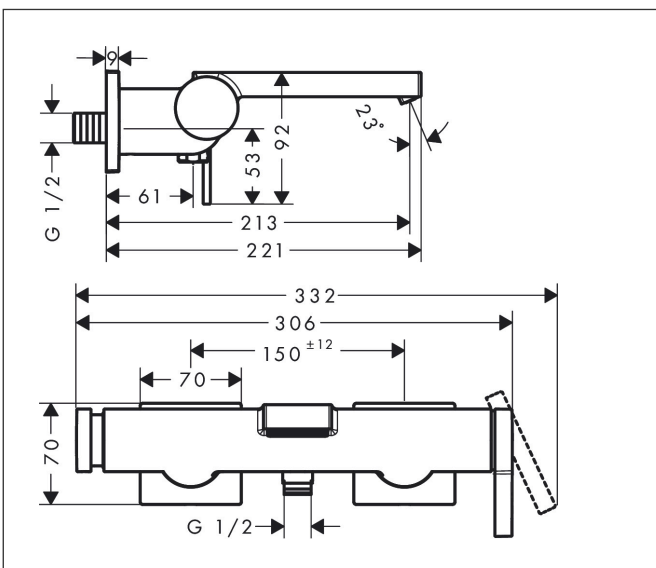

Brand hansgrohe
 Art. Name **Tectoris E** Single lever bath mixer for exposed installation
 Art. Nr. 73420000
 Surface Chrome

Product picture

Features

- 2 functions
- projection: 213 mm
- centre distance: 150 ± 12 mm
- spray type mixer: WaterfallStream
- maximum flow rate at 3 bar: 22 l/min
- flow rate for bath spout at 3 bar: 22 l/min
- maximum flow rate of hand shower at 3 bar: 14,5 l/min
- ceramic cartridge
- temperature limitation adjustable
- pressure diverter Select with automatic resetting
- protected against backflow, according to DIN EN 1717
- with silencer
- suitable for continuous flow water heaters
- connection dimension: DN15
- connection type: S-connections
- wall-mounted
- min. operating pressure: 1 bar
- max. operating pressure: 10 bar

Drawing

Technology

Certificates

Brand hansgrohe
 Art. Name **Tecturis E** Single lever bath mixer for exposed installation
 Art. Nr. 73420000
 Surface Chrome

Flow chart

1 Hand shower
 2 Bath spout