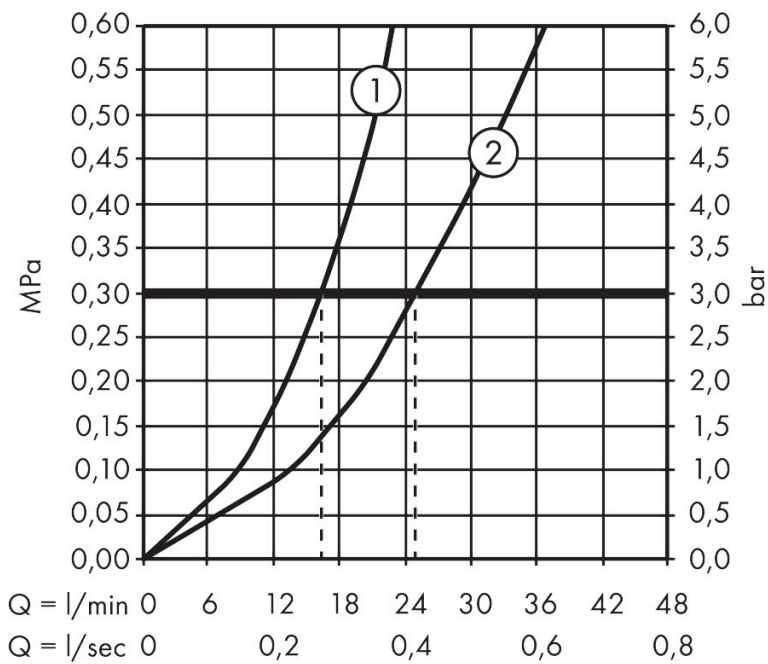

Brand hansgrohe
 Art. Name **Tectoris E** Single lever bath mixer for exposed installation
 Art. Nr. 73420000
 Surface Chrome

Product picture

Features

- 2 functions
- projection: 213 mm
- centre distance: 150 ± 12 mm
- spray type mixer: WaterfallStream
- maximum flow rate at 3 bar: 22 l/min
- flow rate for bath spout at 3 bar: 22 l/min
- maximum flow rate of hand shower at 3 bar: 14,5 l/min
- ceramic cartridge
- temperature limitation adjustable
- pressure diverter Select with automatic resetting
- protected against backflow, according to DIN EN 1717
- with silencer
- suitable for continuous flow water heaters
- connection dimension: DN15
- connection type: S-connections
- wall-mounted
- min. operating pressure: 1 bar
- max. operating pressure: 10 bar

Drawing

Technology

Certificates

Brand hansgrohe
 Art. Name **Tecturis E** Single lever bath mixer for exposed installation
 Art. Nr. 73420000
 Surface Chrome

Flow chart

1 Hand shower
 2 Bath spout