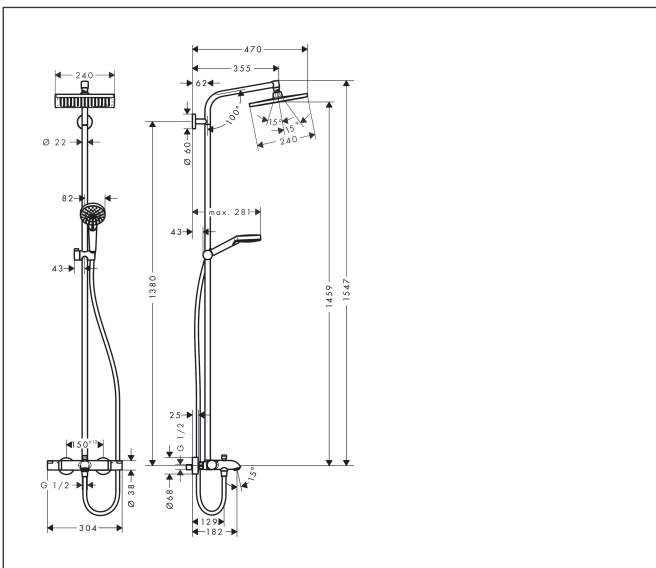

Brand hansgrohe
 Art. Name **Crometta E** Showerpipe 240 1jet with bath thermostat
 Art. Nr. 27298000
 Surface Chrome

Product picture

Drawing

Features

- consists of: overhead shower, hand shower, bath thermostat, shower hose, slider, shower bar
- overhead shower Crometta E 240
- shower head size overhead shower: 240 x 240 mm
- spray type overhead shower: Rain
- spray disc surface: chrome
- flow rate Rain spray at 3 bar: 17 l/min
- flow rate bath filler: 20 l/min
- spray type hand shower: Rain, IntenseRain
- maximum flow rate of hand shower at 3 bar: 13,5 l/min
- maximum flow rate for Showerpipe at 3 bar: 19,5 l/min
- minimum flow pressure: 1 bar
- max. operating pressure: 10 bar
- ball-joint: overhead shower angle adjustable
- slide inclination angle can be adjusted by 45°
- height-adjustable slider
- shower arm length overhead shower: 350 mm
- thermostat Ecostat Comfort
- SafetyStop at 40°C
- adjustable hot water limitation
- outlets controlled via turning handle
- suitable for continuous flow water heaters
- mounting type: exposed installation
- connection dimension: DN15
- connection thread: G 1/2

Technology

Spray Types

Certificates

Brand hansgrohe
 Art. Name **Crometta E** Showerpipe 240 1jet with bath thermostat
 Art. Nr. 27298000
 Surface Chrome

Flow chart

- 1 Hand shower
- 2 Overhead shower
- 3 Bath spout

Brand hansgrohe
 Art. Name **Crometta E** Showerpipe 240 1jet with bath thermostat
 Art. Nr. 27298000
 Surface Chrome

Installation examples

i Dimensions may vary due to ceramic tolerances related to the production process.