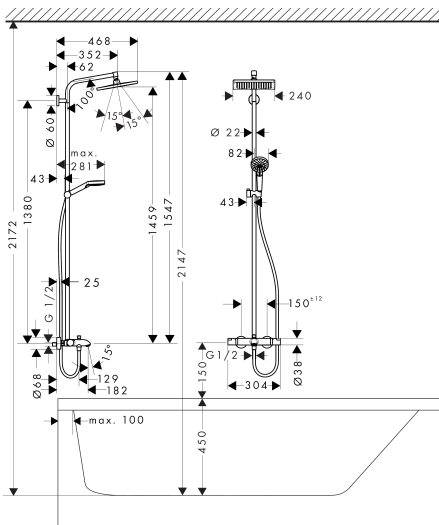

Brand hansgrohe
 Art. Name **Crometta E** Showerpipe 240 1jet with bath thermostat
 Art. Nr. 27298000
 Surface Chrome

Product picture

Drawing

Features

- consists of: overhead shower, hand shower, bath thermostat, shower hose, slider, shower bar
- overhead shower Crometta E 240
- shower head size overhead shower: 240 x 240 mm
- spray type overhead shower: Rain
- spray disc surface: chrome
- flow rate Rain spray at 3 bar: 17 l/min
- flow rate bath filler: 20 l/min
- spray type hand shower: Rain, IntenseRain
- maximum flow rate of hand shower at 3 bar: 13,5 l/min
- maximum flow rate for Showerpipe at 3 bar: 19,5 l/min
- minimum flow pressure: 1 bar
- max. operating pressure: 10 bar
- ball-joint: overhead shower angle adjustable
- slide inclination angle can be adjusted by 45°
- height-adjustable slider
- shower arm length overhead shower: 350 mm
- thermostat Ecostat Comfort
- SafetyStop at 40°C
- adjustable hot water limitation
- outlets controlled via turning handle
- suitable for continuous flow water heaters
- mounting type: exposed installation
- connection dimension: DN15
- connection thread: G 1/2

Technology

Spray Types

Certificates

Brand hansgrohe
 Art. Name **Crometta E** Showerpipe 240 1jet with bath thermostat
 Art. Nr. 27298000
 Surface Chrome

Flow chart

- 1 Hand shower
- 2 Overhead shower
- 3 Bath spout

Brand hansgrohe
 Art. Name **Crometta E** Showerpipe 240 1jet with bath thermostat
 Art. Nr. 27298000
 Surface Chrome

Installation examples

i Dimensions may vary due to ceramic tolerances related to the production process.