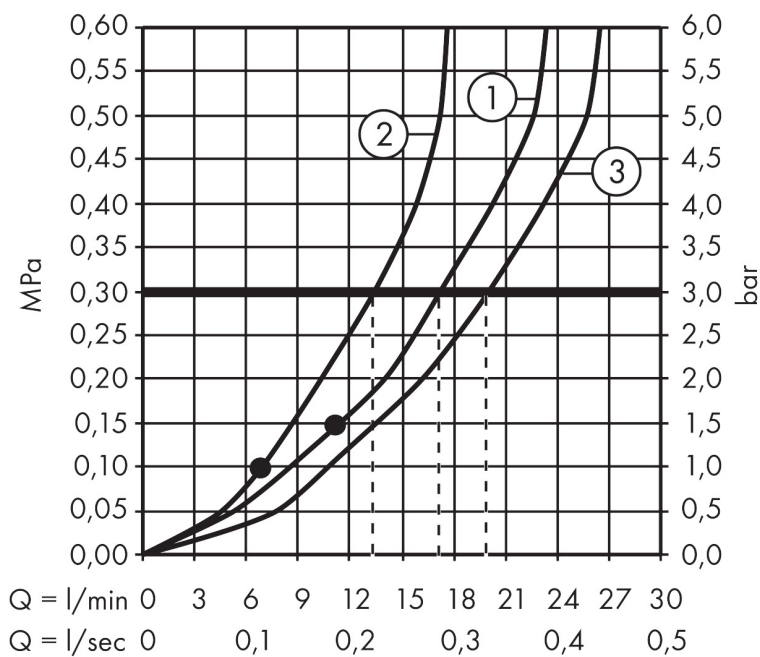

Brand hansgrohe
 Art. Name **Crometta E** Showerpipe 240 1jet with bath thermostat
 Art. Nr. 27298000
 Surface Chrome

Product picture

Drawing

Features

- consists of: overhead shower, hand shower, bath thermostat, shower hose, slider, shower bar
- overhead shower Crometta E 240
- shower head size overhead shower: 240 x 240 mm
- spray type overhead shower: Rain
- spray disc surface: chrome
- flow rate Rain spray at 3 bar: 17 l/min
- flow rate bath filler: 20 l/min
- spray type hand shower: Rain, IntenseRain
- maximum flow rate of hand shower at 3 bar: 13,5 l/min
- maximum flow rate for Showerpipe at 3 bar: 19,5 l/min
- minimum flow pressure: 1 bar
- max. operating pressure: 10 bar
- ball-joint: overhead shower angle adjustable
- slide inclination angle can be adjusted by 45°
- height-adjustable slider
- shower arm length overhead shower: 350 mm
- thermostat Ecostat Comfort
- SafetyStop at 40°C
- adjustable hot water limitation
- outlets controlled via turning handle
- suitable for continuous flow water heaters
- mounting type: exposed installation
- connection dimension: DN15
- connection thread: G 1/2

Technology

Spray Types

Certificates

Brand hansgrohe
 Art. Name **Crometta E** Showerpipe 240 1jet with bath thermostat
 Art. Nr. 27298000
 Surface Chrome

Flow chart

- 1 Hand shower
- 2 Overhead shower
- 3 Bath spout