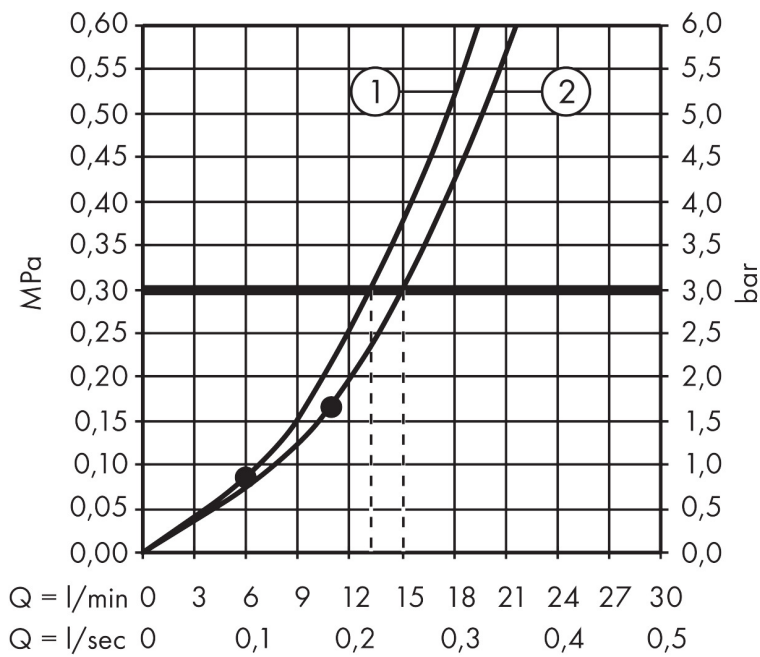

Brand hansgrohe
 Art. Name **Crometta E** Showerpipe 240 1jet with single lever mixer
 Art. Nr. 27284000
 Surface Chrome

Product picture

Drawing

Features

- consists of: overhead shower, hand shower, single lever shower mixer, shower hose, slider, shower bar
- overhead shower Crometta E 240
- shower head size overhead shower: 240 x 240 mm
- spray type overhead shower: Rain
- spray disc surface: chrome
- flow rate Rain spray at 3 bar: 15 l/min
- spray type hand shower: Rain, IntenseRain
- maximum flow rate of hand shower at 3 bar: 13 l/min
- maximum flow rate for Showerpipe at 3 bar: 15 l/min
- minimum flow pressure: 1,8 bar
- max. operating pressure: 10 bar
- ball-joint: overhead shower angle adjustable
- slide inclination angle can be adjusted by 45°
- pipe can be shortened in height
- shower bar diameter: 22 mm
- height-adjustable hand shower holder
- shower arm length overhead shower: 350 mm
- suitable for continuous flow water heaters with an output of 18 kW
- mounting type: exposed installation
- connection dimension: DN15
- connection thread: G 1/2
- centre distance: 150 ± 12 mm
- ceramic cartridge

Technology

Spray Types

Certificates

Brand hansgrohe
 Art. Name **Crometta E** Showerpipe 240 1jet with single lever mixer
 Art. Nr. 27284000
 Surface Chrome

Flow chart

1 Hand shower
 2 Overhead shower