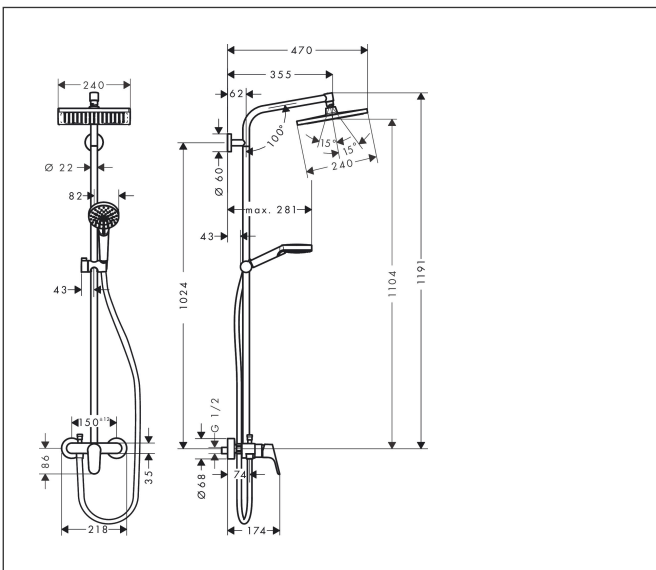

Brand hansgrohe
 Art. Name **Crometta E** Showerpipe 240 1jet with single lever mixer
 Art. Nr. 27284000
 Surface Chrome

Product picture

Drawing

Features

- consists of: overhead shower, hand shower, single lever shower mixer, shower hose, slider, shower bar
- overhead shower Crometta E 240
- shower head size overhead shower: 240 x 240 mm
- spray type overhead shower: Rain
- spray disc surface: chrome
- flow rate Rain spray at 3 bar: 15 l/min
- spray type hand shower: Rain, IntenseRain
- maximum flow rate of hand shower at 3 bar: 13 l/min
- maximum flow rate for Showerpipe at 3 bar: 15 l/min
- minimum flow pressure: 1,8 bar
- max. operating pressure: 10 bar
- ball-joint: overhead shower angle adjustable
- slide inclination angle can be adjusted by 45°
- pipe can be shortened in height
- shower bar diameter: 22 mm
- height-adjustable hand shower holder
- shower arm length overhead shower: 350 mm
- suitable for continuous flow water heaters with an output of 18 kW
- mounting type: exposed installation
- connection dimension: DN15
- connection thread: G 1/2
- centre distance: 150 ± 12 mm
- ceramic cartridge

Technology

Spray Types

Certificates

Brand hansgrohe
 Art. Name **Crometta E** Showerpipe 240 1jet with single lever mixer
 Art. Nr. 27284000
 Surface Chrome

Flow chart

1 Hand shower
 2 Overhead shower