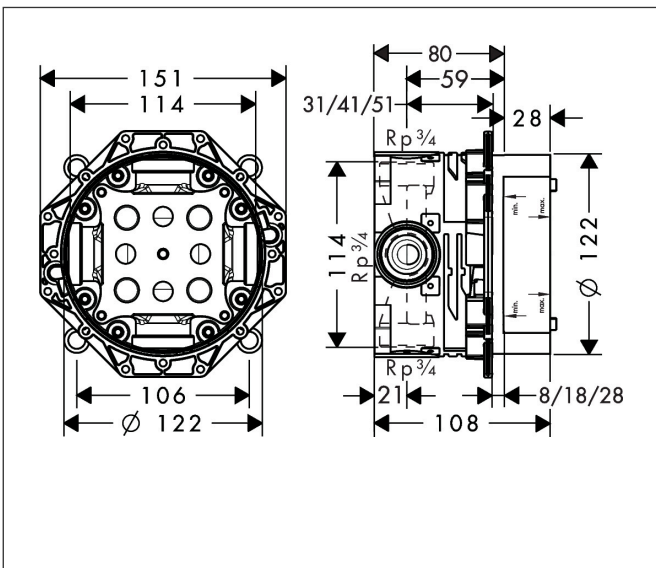

Brand hansgrohe
Art. Name **iBox universal** Basic set
Art. Nr. 01800180

Product picture

Features

- suitable for all shower, bath tub and thermostat finish sets for concealed installation
- connection thread: Rp 3/4
- connection dimension: DN20
- rotationally-symmetric installation
- sound-decoupled installation
- minimum mounting depth: 80 mm
- maximum mounting depth: 108 mm

Drawing

Certificates