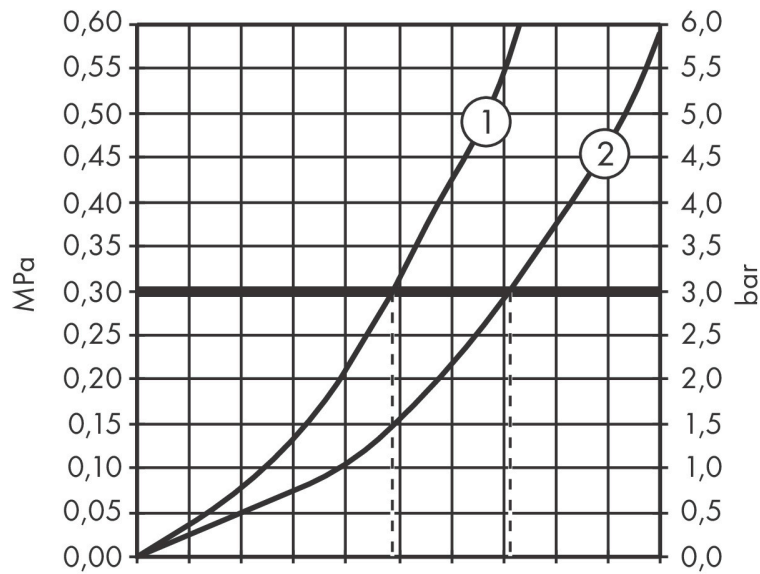

Brand hansgrohe
 Art. Name **Tecturis S** Single lever bath mixer for exposed installation
 Art. Nr. 73422000
 Surface Chrome

Product picture

Features

- 2 functions
- projection: 209 mm
- centre distance: 150 ± 12 mm
- spray type mixer: NormalSpray
- maximum flow rate at 3 bar: 21,4 l/min
- flow rate for bath spout at 3 bar: 21,4 l/min
- maximum flow rate of hand shower at 3 bar: 14,7 l/min
- ceramic cartridge
- temperature limitation adjustable
- pressure diverter Select with automatic resetting
- with silencer
- suitable for continuous flow water heaters
- connection dimension: DN15
- connection type: S-connections
- wall-mounted
- min. operating pressure: 1 bar
- max. operating pressure: 10 bar

Drawing

Technology

Certificates

Brand hansgrohe
 Art. Name **Tecturis S** Single lever bath mixer for exposed installation
 Art. Nr. 73422000
 Surface Chrome

Flow chart

Q = l/min 0 3 6 9 12 15 18 21 24 27 30
 Q = l/sec 0 0,1 0,2 0,3 0,4 0,5