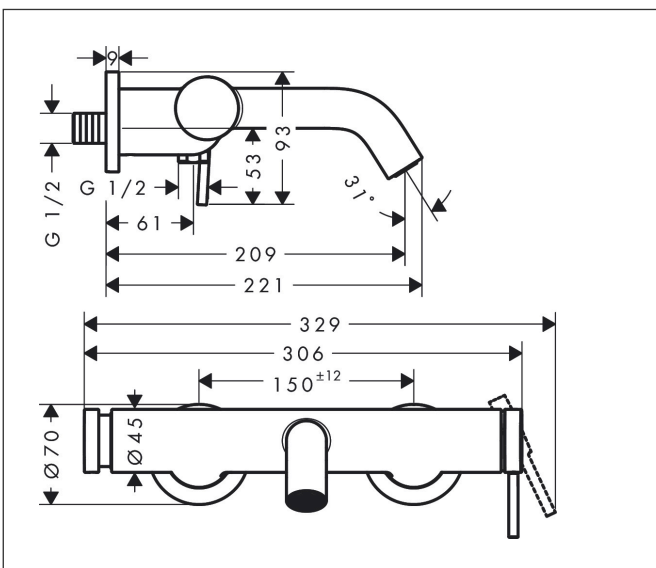

Brand hansgrohe
 Art. Name **Tecturis S** Single lever bath mixer for exposed installation
 Art. Nr. 73422000
 Surface Chrome

Product picture

Features

- 2 functions
- projection: 209 mm
- centre distance: 150 ± 12 mm
- spray type mixer: NormalSpray
- maximum flow rate at 3 bar: 21,4 l/min
- flow rate for bath spout at 3 bar: 21,4 l/min
- maximum flow rate of hand shower at 3 bar: 14,7 l/min
- ceramic cartridge
- temperature limitation adjustable
- pressure diverter Select with automatic resetting
- with silencer
- suitable for continuous flow water heaters
- connection dimension: DN15
- connection type: S-connections
- wall-mounted
- min. operating pressure: 1 bar
- max. operating pressure: 10 bar

Drawing

Technology

Certificates

Brand hansgrohe
 Art. Name **Tecturis S** Single lever bath mixer for exposed installation
 Art. Nr. 73422000
 Surface Chrome

Flow chart

Q = l/min 0 3 6 9 12 15 18 21 24 27 30
 Q = l/sec 0 0,1 0,2 0,3 0,4 0,5