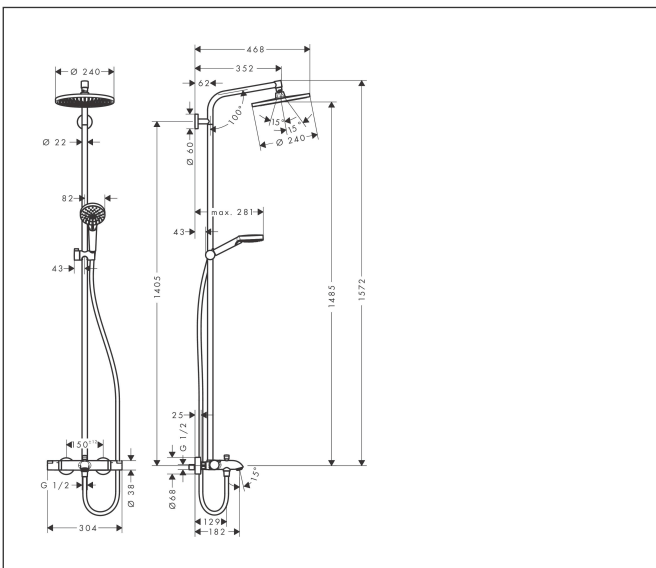

Brand hansgrohe  
 Art. Name **Crometta S** Showerpipe 240 1jet with bath thermostat  
 Art. Nr. 27320000  
 Surface Chrome

## Product picture

## Features

- consists of: overhead shower, hand shower, bath thermostat, shower hose, slider, shower bar
- overhead shower Crometta S 240
- shower head size overhead shower: 240 mm
- spray type overhead shower: Rain
- spray disc surface: chrome
- flow rate Rain spray at 3 bar: 17 l/min
- spray type hand shower: Rain, IntenseRain
- maximum flow rate of hand shower at 3 bar: 13,3 l/min
- maximum flow rate for Showerpipe at 3 bar: 20,5 l/min
- minimum flow pressure: 1 bar
- max. operating pressure: 10 bar
- ball-joint: overhead shower angle adjustable
- slide inclination angle can be adjusted by 45°
- height-adjustable slider
- shower arm length overhead shower: 350 mm
- thermostat Ecostat Comfort
- SafetyStop at 40°C
- adjustable hot water limitation
- outlets controlled via turning handle
- suitable for continuous flow water heaters
- mounting type: exposed installation
- connection dimension: DN15
- connection thread: G 1/2
- centre distance: 150 ± 12 mm

## Certificates

Brand hansgrohe  
 Art. Name **Crometta S** Showerpipe 240 1jet with bath thermostat  
 Art. Nr. 27320000  
 Surface Chrome