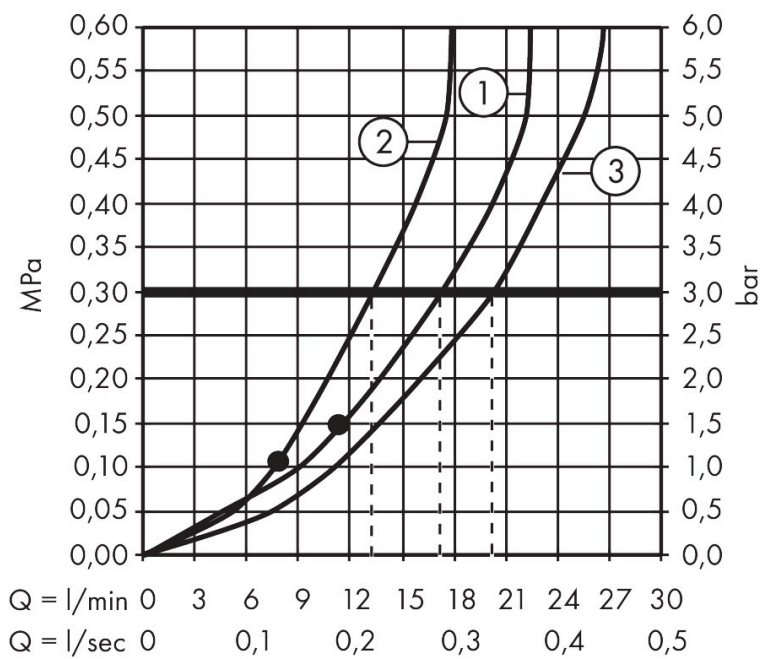

Brand hansgrohe
Art. Name **Crometta S** Showerpipe 240 1jet with bath thermostat
Art. Nr. 27320000
Surface Chrome

Flow chart

- 1 Overhead shower
- 2 Hand shower
- 3 Bath spout