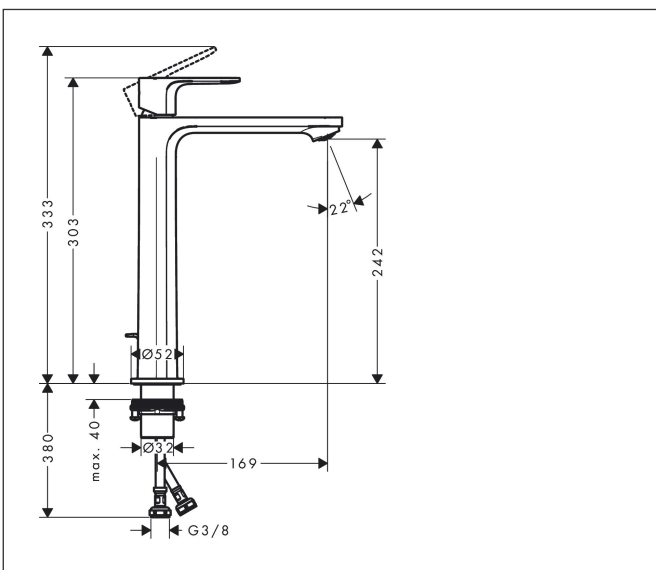

Drawing

Technology

Spray Types