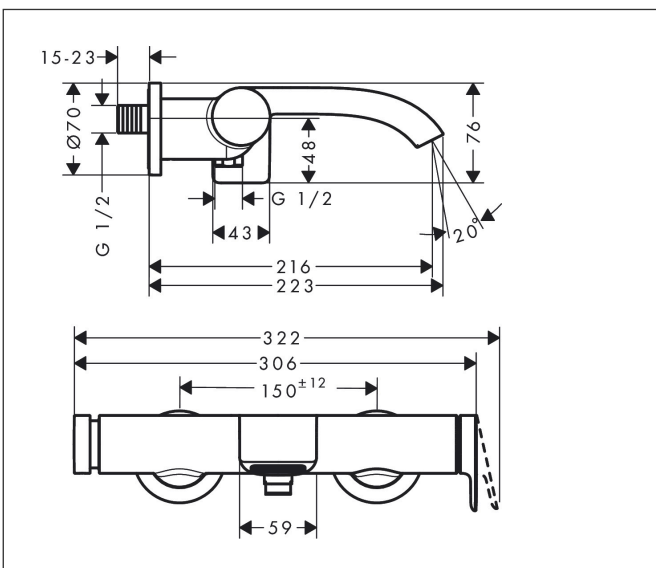

Brand hansgrohe
 Art. Name **Vivenis** Single lever bath mixer for exposed installation
 Art. Nr. 75420670
 Surface Matt Black

Product picture

Features

- 2 functions
- projection: 216 mm
- centre distance: 150 ± 12 mm
- spray type mixer: WaterfallStream
- maximum flow rate at 3 bar: 19,4 l/min
- flow rate for bath spout at 3 bar: 19,4 l/min
- ceramic cartridge
- temperature limitation adjustable
- pressure diverter Select with automatic resetting
- protected against backflow, according to DIN EN 1717
- with silencer
- suitable for continuous flow water heaters
- connection dimension: DN15
- connection type: S-connections
- wall-mounted
- min. operating pressure: 1 bar
- max. operating pressure: 10 bar

Drawing

Technology

Brand hansgrohe
 Art. Name **Vivenis** Single lever bath mixer for exposed installation
 Art. Nr. 75420670
 Surface Matt Black

Flow chart