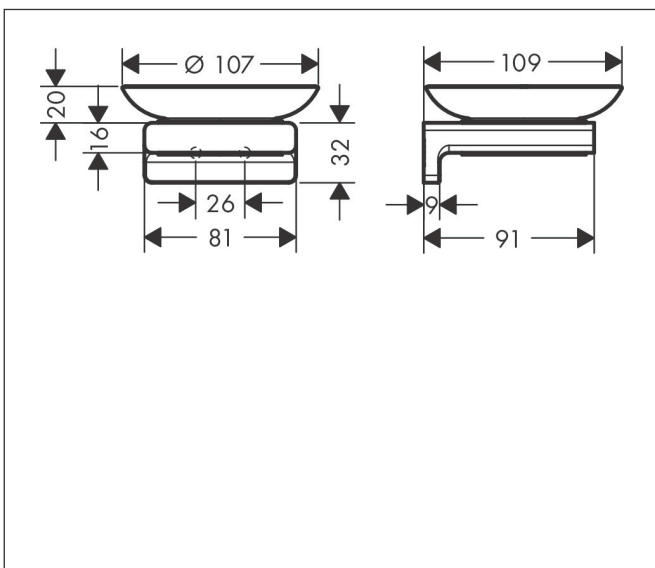

Brand hansgrohe
 Art. Name **AddStoris Q** Soap dish
 Art. Nr. 41746000
 Surface Chrome

reddot winner 2021

Product picture

Features

- wall-mounted
- material recess: matt glass
- holder material: metal
- with mounting material
- concealed fastening
- drilling distance: 26 mm
- diameter drill hole: 6 mm

Drawing

Technology