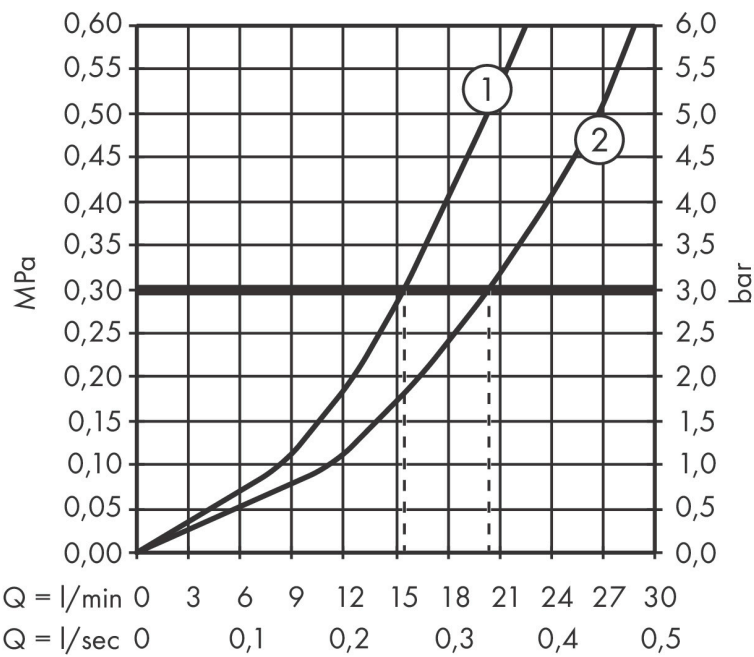

Brand hansgrohe
 Art. Name **Rebris S** Single lever bath mixer for exposed installation
 Art. Nr. 72440670
 Surface Matt Black

Product picture

Features

- 2 functions
- projection: 173 mm
- centre distance: 150 ± 12 mm
- spray type mixer: NormalSpray
- maximum flow rate at 3 bar: 20,4 l/min
- flow rate for bath spout at 3 bar: 20,4 l/min
- maximum flow rate of hand shower at 3 bar: 15,5 l/min
- ceramic cartridge
- temperature limitation adjustable
- diverter with automatic resetting
- protected against backflow, according to DIN EN 1717
- with silencer
- suitable for continuous flow water heaters
- connection dimension: DN15
- connection type: S-connections
- wall-mounted
- min. operating pressure: 1 bar
- max. operating pressure: 10 bar

Drawing

Technology

Brand hansgrohe
 Art. Name **Rebris S** Single lever bath mixer for exposed installation
 Art. Nr. 72440670
 Surface Matt Black

Flow chart

1 Shower outlet with 1B-resistance
 2 Tub outlet