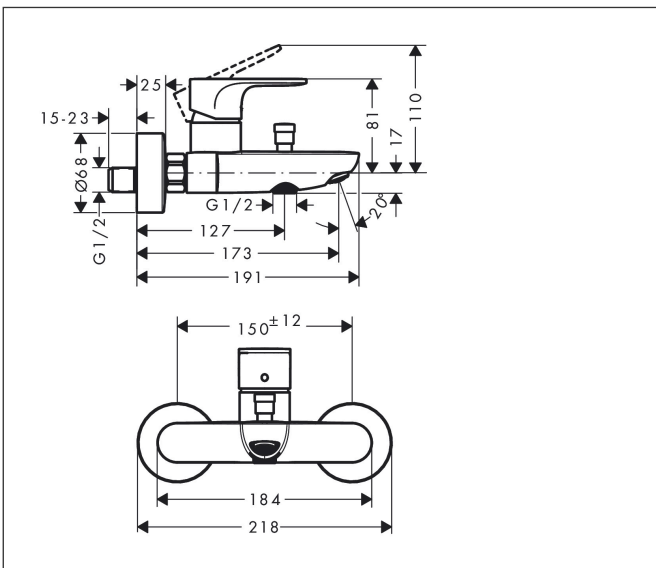

Brand hansgrohe
 Art. Name **Rebris S** Single lever bath mixer for exposed installation
 Art. Nr. 72440670
 Surface Matt Black

Product picture

Features

- 2 functions
- projection: 173 mm
- centre distance: 150 ± 12 mm
- spray type mixer: NormalSpray
- maximum flow rate at 3 bar: 20,4 l/min
- flow rate for bath spout at 3 bar: 20,4 l/min
- maximum flow rate of hand shower at 3 bar: 15,5 l/min
- ceramic cartridge
- temperature limitation adjustable
- diverter with automatic resetting
- protected against backflow, according to DIN EN 1717
- with silencer
- suitable for continuous flow water heaters
- connection dimension: DN15
- connection type: S-connections
- wall-mounted
- min. operating pressure: 1 bar
- max. operating pressure: 10 bar

Drawing

Technology

Brand hansgrohe
 Art. Name **Rebris S** Single lever bath mixer for exposed installation
 Art. Nr. 72440670
 Surface Matt Black

Flow chart

1 Shower outlet with 1B-resistance
 2 Tub outlet