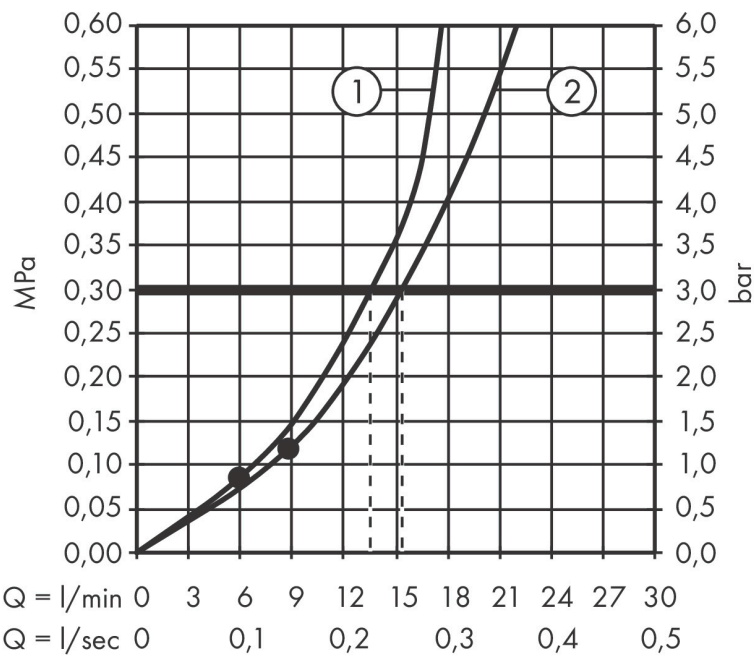

Brand hansgrohe  
 Art. Name **Crometta E** Showerpipe 240 1jet with thermostat  
 Art. Nr. 27271000  
 Surface Chrome

## Flow chart

1 Hand shower  
 2 Overhead shower