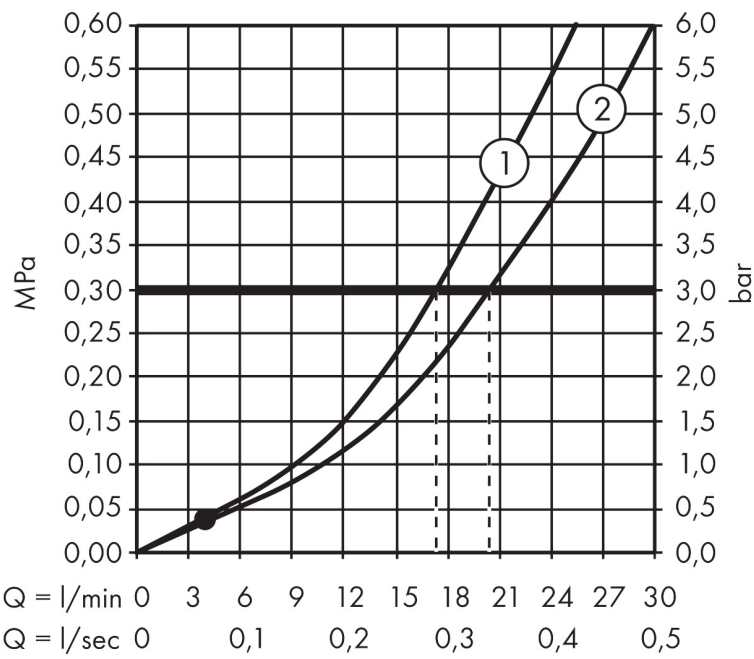

Brand hansgrohe
 Art. Name **Logis** Single lever bath mixer for exposed installation
 Art. Nr. 71400000
 Surface Chrome

Product picture

Features

- 2 functions
- projection: 194 mm
- centre distance: 150 ± 12 mm
- spray type mixer: NormalSpray
- maximum flow rate at 3 bar: 20 l/min
- flow rate for bath spout at 3 bar: 20 l/min
- maximum flow rate of hand shower at 3 bar: 17 l/min
- ceramic cartridge
- temperature limitation adjustable
- diverter with automatic resetting
- non-return valve
- with silencer
- suitable for continuous flow water heaters
- connection dimension: DN15
- connection type: S-connections
- wall-mounted
- min. operating pressure: 1 bar
- max. operating pressure: 10 bar

Drawing

Technology

Certificates

Brand hansgrohe
 Art. Name **Logis** Single lever bath mixer for exposed installation
 Art. Nr. 71400000
 Surface Chrome

Flow chart

1 Shower outlet with 1B-resistance
 2 Tub outlet