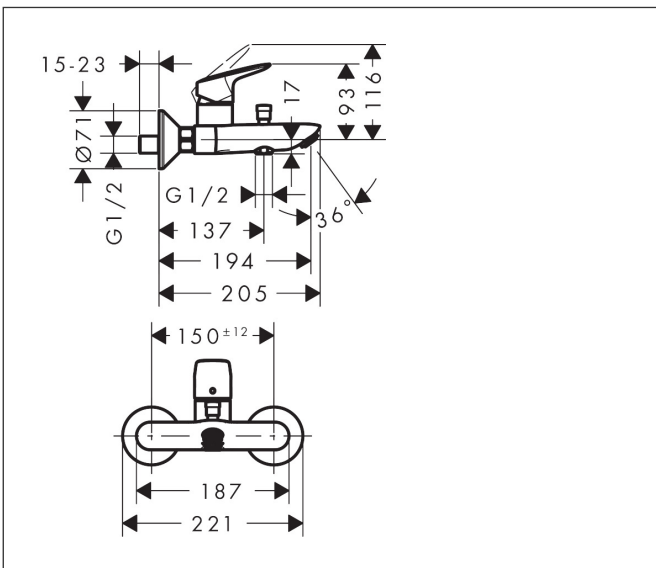

Brand hansgrohe
 Art. Name **Logis** Single lever bath mixer for exposed installation
 Art. Nr. 71400000
 Surface Chrome

Product picture

Features

- 2 functions
- projection: 194 mm
- centre distance: 150 ± 12 mm
- spray type mixer: NormalSpray
- maximum flow rate at 3 bar: 20 l/min
- flow rate for bath spout at 3 bar: 20 l/min
- maximum flow rate of hand shower at 3 bar: 17 l/min
- ceramic cartridge
- temperature limitation adjustable
- diverter with automatic resetting
- non-return valve
- with silencer
- suitable for continuous flow water heaters
- connection dimension: DN15
- connection type: S-connections
- wall-mounted
- min. operating pressure: 1 bar
- max. operating pressure: 10 bar

Drawing

Technology

Certificates

Brand hansgrohe
 Art. Name **Logis** Single lever bath mixer for exposed installation
 Art. Nr. 71400000
 Surface Chrome

Flow chart

1 Shower outlet with 1B-resistance
 2 Tub outlet