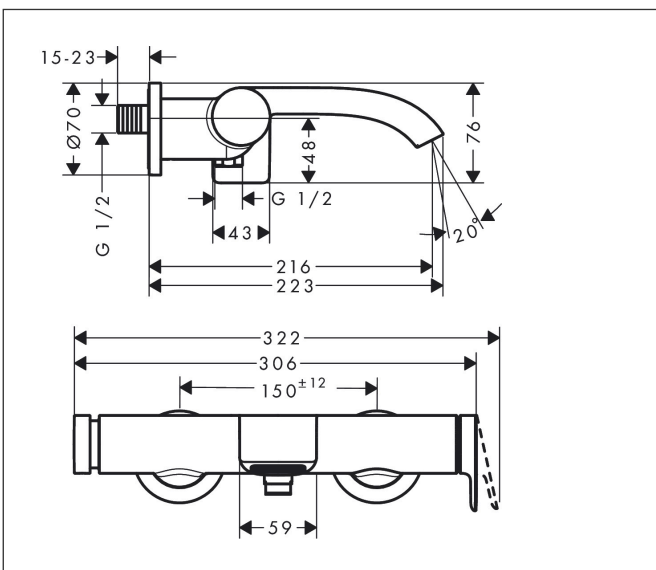

Brand hansgrohe
 Art. Name **Vivenis** Single lever bath mixer for exposed installation
 Art. Nr. 75420000
 Surface Chrome

Product picture

Features

- 2 functions
- projection: 216 mm
- centre distance: 150 ± 12 mm
- spray type mixer: WaterfallStream
- maximum flow rate at 3 bar: 19,4 l/min
- flow rate for bath spout at 3 bar: 19,4 l/min
- ceramic cartridge
- temperature limitation adjustable
- pressure diverter Select with automatic resetting
- protected against backflow, according to DIN EN 1717
- with silencer
- suitable for continuous flow water heaters
- connection dimension: DN15
- connection type: S-connections
- wall-mounted
- min. operating pressure: 1 bar
- max. operating pressure: 10 bar

Drawing

Technology

Certificates

Brand hansgrohe
 Art. Name **Vivenis** Single lever bath mixer for exposed installation
 Art. Nr. 75420000
 Surface Chrome

Flow chart

1 Shower outlet
 2 Tub outlet