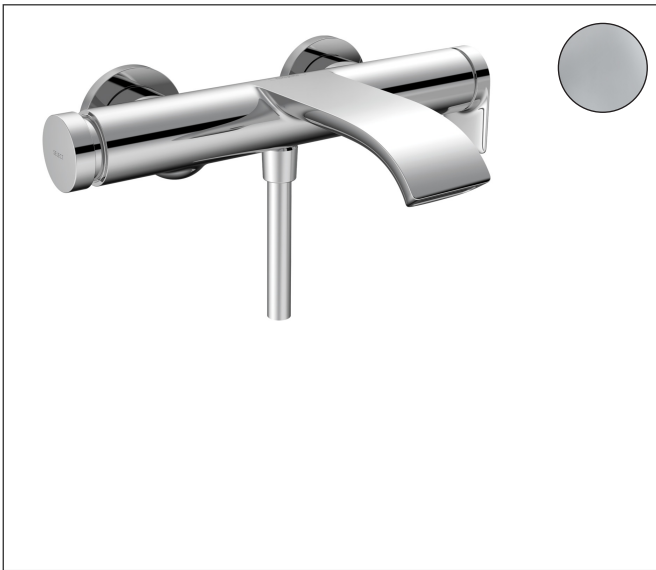

Brand hansgrohe
 Art. Name **Vivenis** Single lever bath mixer for exposed installation
 Art. Nr. 75420000
 Surface Chrome

Product picture

Features

- 2 functions
- projection: 216 mm
- centre distance: 150 ± 12 mm
- spray type mixer: WaterfallStream
- maximum flow rate at 3 bar: 19,4 l/min
- flow rate for bath spout at 3 bar: 19,4 l/min
- ceramic cartridge
- temperature limitation adjustable
- pressure diverter Select with automatic resetting
- protected against backflow, according to DIN EN 1717
- with silencer
- suitable for continuous flow water heaters
- connection dimension: DN15
- connection type: S-connections
- wall-mounted
- min. operating pressure: 1 bar
- max. operating pressure: 10 bar

Drawing

Technology

Certificates

Brand hansgrohe
 Art. Name **Vivenis** Single lever bath mixer for exposed installation
 Art. Nr. 75420000
 Surface Chrome

Flow chart

1 Shower outlet
 2 Tub outlet