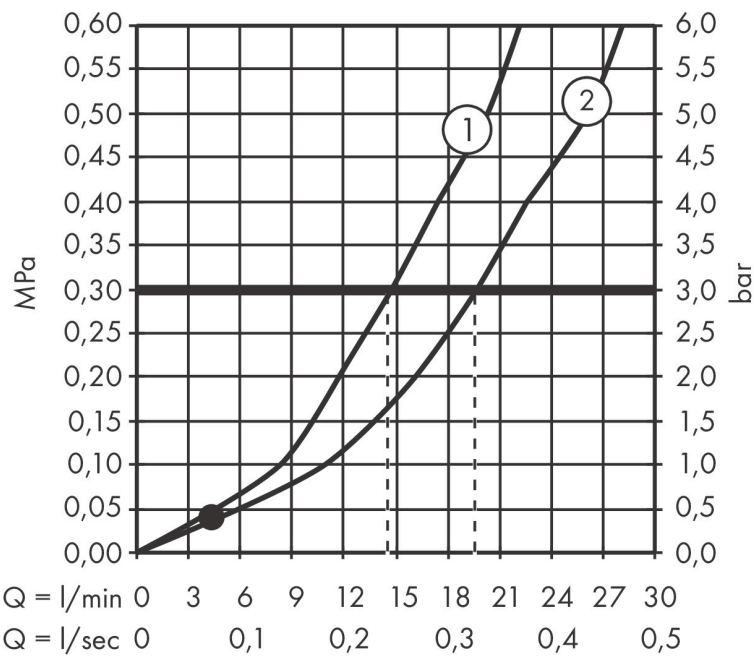

Brand hansgrohe
 Art. Name **Vivenis** Single lever bath mixer for exposed installation
 Art. Nr. 75420000
 Surface Chrome

Product picture

Features

- 2 functions
- projection: 216 mm
- centre distance: 150 ± 12 mm
- spray type mixer: WaterfallStream
- maximum flow rate at 3 bar: 19,4 l/min
- flow rate for bath spout at 3 bar: 19,4 l/min
- ceramic cartridge
- temperature limitation adjustable
- pressure diverter Select with automatic resetting
- protected against backflow, according to DIN EN 1717
- with silencer
- suitable for continuous flow water heaters
- connection dimension: DN15
- connection type: S-connections
- wall-mounted
- min. operating pressure: 1 bar
- max. operating pressure: 10 bar

Drawing

Technology

Certificates

Brand hansgrohe
 Art. Name **Vivenis** Single lever bath mixer for exposed installation
 Art. Nr. 75420000
 Surface Chrome

Flow chart

1 Shower outlet
 2 Tub outlet