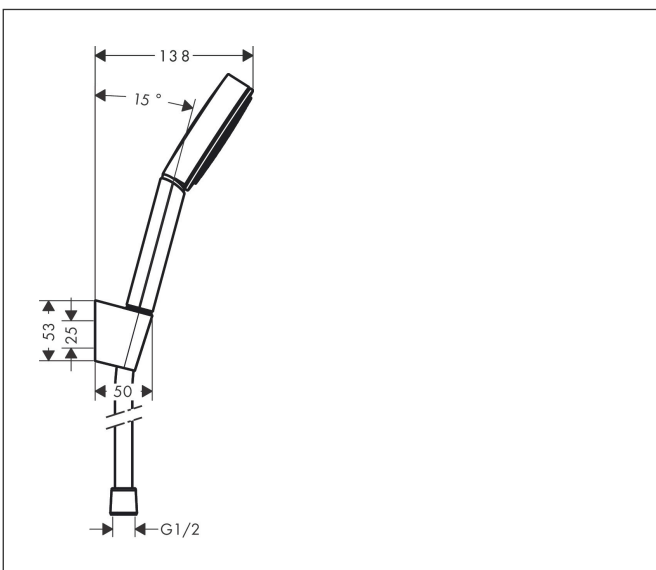

Brand hansgrohe
 Art. Name **Pulsify S** Shower holder set 105 1jet with shower hose 125 cm
 Art. Nr. 24301670
 Surface Matt Black

Product picture

Features

- consists of: hand shower, shower holder, shower hose
- shower head size: 105 mm
- spray type: PowderRain
- QuickClean: Limescale deposits can simply be rubbed off with your finger
- maximum flow rate at 3 bar: 13,5 l/min
- minimum flow pressure: 1 bar
- operating pressure: min. 1 bar/max. 6 bar
- pivot connector prevents hose from tangling
- shower hose length: 1250 mm
- integrated support function
- wall supports made of plastic
- rinseable sieve insert

Drawing

Technology

Spray Types

Brand hansgrohe
 Art. Name **Pulsify S** Shower holder set 105 1jet with shower hose 125 cm
 Art. Nr. 24301670
 Surface Matt Black

Flow chart