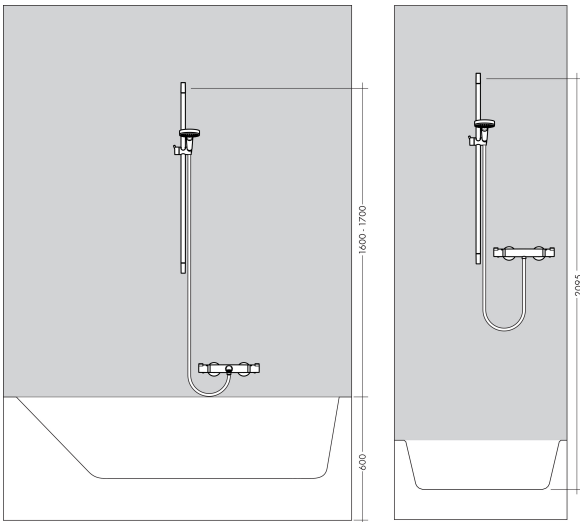

Brand hansgrohe
 Art. Name **Raindance Select E** Shower set 120 3jet with shower bar 90 cm and soap dish
 Art. Nr. 26621000
 Surface Chrome

Product picture

Drawing

Features

- consists of: hand shower, shower bar, shower hose, slider, soap dish
- shower head size: 120 mm
- spray type: RainAir, Rain, Whirl
- convenient spray selection via Select button
- QuickClean: Limescale deposits can simply be rubbed off with your finger
- 90° position adjustable slider, pivots left and right, up and down
- maximum flow rate at 3 bar: 14,4 l/min
- function from: 8 l/min
- minimum flow pressure: 1 bar
- operating pressure: min. 1 bar/max. 6 bar
- wall supports made of plastic
- profile pipe: round
- pipe length: 1008 mm
- shower bar diameter: 22 mm
- drilling distance: 915 mm
- pivot connector prevents hose from tangling

Technology

Spray Types

Certificates

Brand hansgrohe
 Art. Name **Raindance Select E** Shower set 120 3jet with shower bar 90 cm and soap dish
 Art. Nr. 26621000
 Surface Chrome

Flow chart

- 1 Rain
- 2 RainAir
- 3 WhirlAir
- 4 Rain + Booster

The consumption was measured in combination with the appropriate fittings (thermostat/mixer/in-wall valve) to reflect actual application in practice.

Brand hansgrohe
Art. Name **Raindance Select E** Shower set 120 3jet with shower bar 90 cm and soap dish
Art. Nr. 26621000
Surface Chrome

Installation examples

i Dimensions may vary due to ceramic tolerances related to the production process.