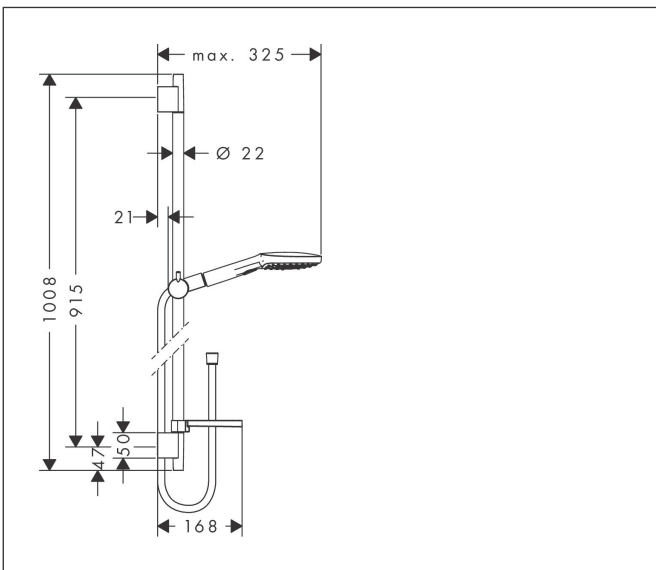

Brand hansgrohe
 Art. Name **Raindance Select E** Shower set 120 3jet with shower bar 90 cm and soap dish
 Art. Nr. 26621000
 Surface Chrome

Product picture

Drawing

Features

- consists of: hand shower, shower bar, shower hose, slider, soap dish
- shower head size: 120 mm
- spray type: RainAir, Rain, Whirl
- convenient spray selection via Select button
- QuickClean: Limescale deposits can simply be rubbed off with your finger
- 90° position adjustable slider, pivots left and right, up and down
- maximum flow rate at 3 bar: 14,4 l/min
- function from: 8 l/min
- minimum flow pressure: 1 bar
- operating pressure: min. 1 bar/max. 6 bar
- wall supports made of plastic
- profile pipe: round
- pipe length: 1008 mm
- shower bar diameter: 22 mm
- drilling distance: 915 mm
- pivot connector prevents hose from tangling

Technology

Spray Types

Certificates

Brand hansgrohe
 Art. Name **Raindance Select E** Shower set 120 3jet with shower bar 90 cm and soap dish
 Art. Nr. 26621000
 Surface Chrome

Flow chart

- 1 Rain
- 2 RainAir
- 3 WhirlAir
- 4 Rain + Booster

The consumption was measured in combination with the appropriate fittings (thermostat/mixer/in-wall valve) to reflect actual application in practice.

Brand hansgrohe
Art. Name **Raindance Select E** Shower set 120 3jet with shower bar 90 cm and soap dish
Art. Nr. 26621000
Surface Chrome

Installation examples

i Dimensions may vary due to ceramic tolerances related to the production process.