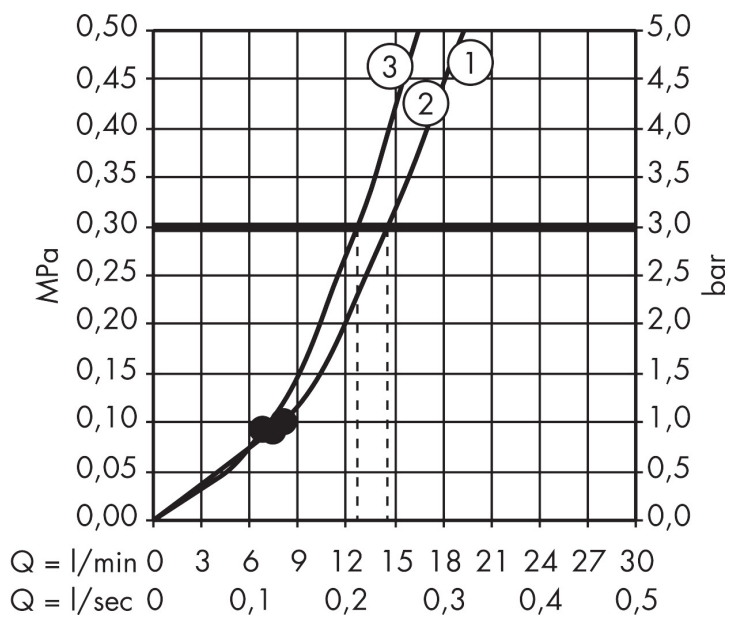

Brand hansgrohe
 Art. Name **Raindance Select E** Shower set 120 3jet with shower bar 90 cm and soap dish
 Art. Nr. 26621000
 Surface Chrome

Product picture

Drawing

Features

- consists of: hand shower, shower bar, shower hose, slider, soap dish
- shower head size: 120 mm
- spray type: RainAir, Rain, Whirl
- convenient spray selection via Select button
- QuickClean: Limescale deposits can simply be rubbed off with your finger
- 90° position adjustable slider, pivots left and right, up and down
- maximum flow rate at 3 bar: 14,4 l/min
- function from: 8 l/min
- minimum flow pressure: 1 bar
- operating pressure: min. 1 bar/max. 6 bar
- wall supports made of plastic
- profile pipe: round
- pipe length: 1008 mm
- shower bar diameter: 22 mm
- drilling distance: 915 mm
- pivot connector prevents hose from tangling

Technology

Spray Types

Certificates

Brand hansgrohe
 Art. Name **Raindance Select E** Shower set 120 3jet with shower bar 90 cm and soap dish
 Art. Nr. 26621000
 Surface Chrome

Flow chart

- 1 Rain
- 2 RainAir
- 3 WhirlAir
- 4 Rain + Booster

The consumption was measured in combination with the appropriate fittings (thermostat/mixer/in-wall valve) to reflect actual application in practice.

Brand hansgrohe
Art. Name **Raindance Select E** Shower set 120 3jet with shower bar 90 cm and soap dish
Art. Nr. 26621000
Surface Chrome

Installation examples

i Dimensions may vary due to ceramic tolerances related to the production process.