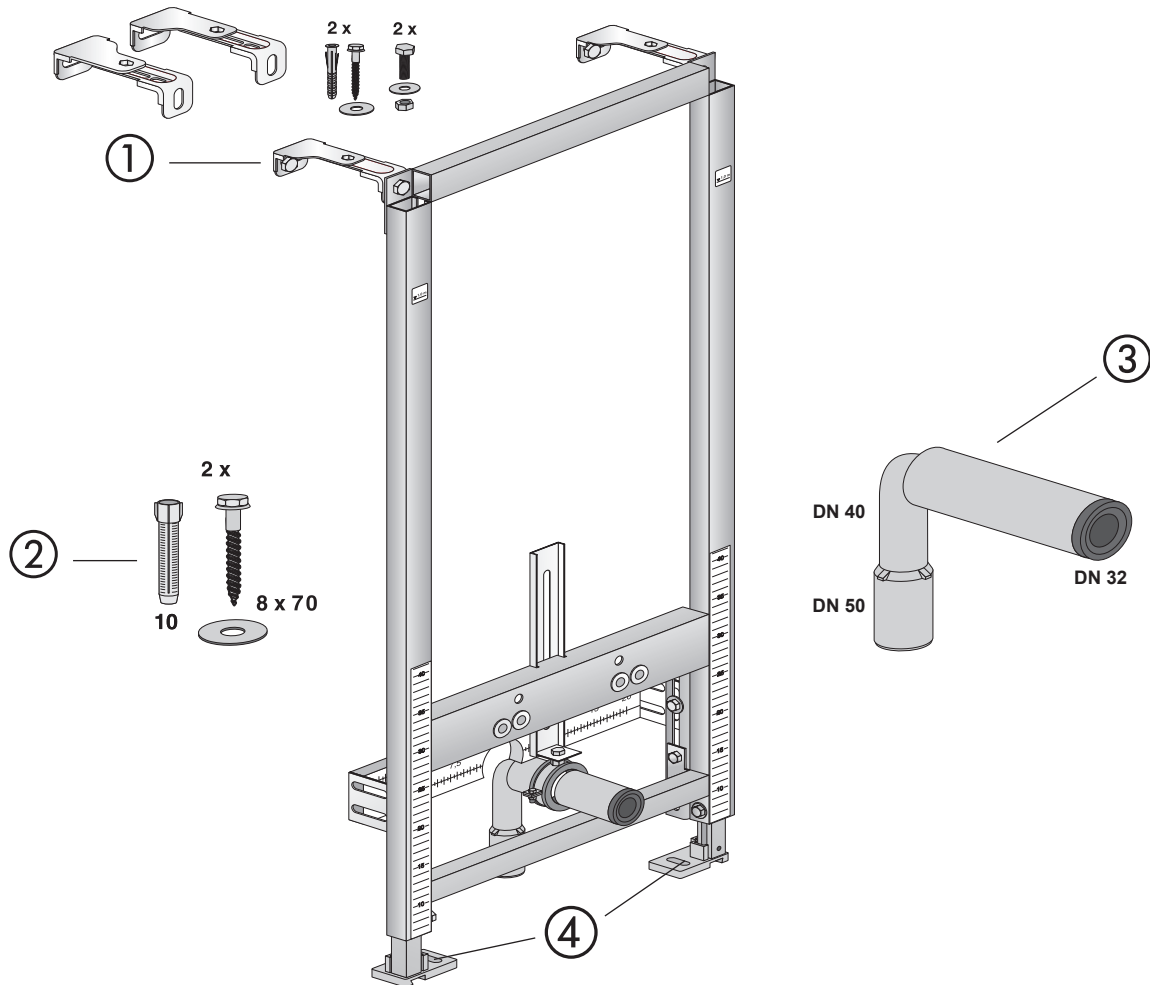

ViConnect Bidet element install. height 112 cm (12 cm) - 92214800

No.	Name	article number
1	ViConnect Wall brackets	9221 11 00
2	ViConnect Fastening set	9221 75 00
3	ViConnect Waste outlet bend for wash basin	9221 83 00
4	ViConnect foot plates (1 pair)	9217 36 00