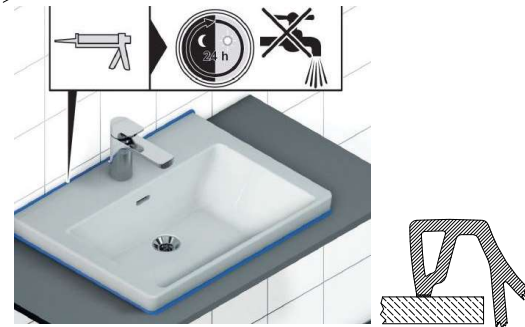

Scale: 1:1

XXXX XX XX
Stand: 02.2024

ARCHITECTURA

4A87MG / 4A87MF / 4A87MJ / 4A87ML
4A876G / 4A876F / 4A876J / 4A876L
4A87KG / 4A87KF / 4A87KJ / 4A87KL

A **B**
4A87MG = 380mm x 475mm
4A876G = 405mm x 530mm
4A87KG = 405mm x 576mm

4A87KG / 4A87KF / 4A87KJ / 4A87KL

4A876G / 4A876F / 4A876J / 4A876L

4A87MG / 4A87MF / 4A87MJ / 4A87ML

A

1. ?
2. M.VILLEROY-BOCH.COM

B